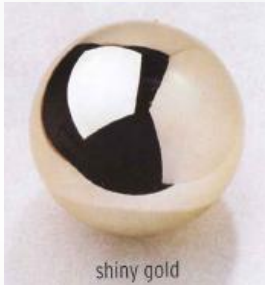

## Commercial Ornaments - Shatterproof

Bulk-packed for convenience  
"Twist-on" cap for secure hanging  
Shatterproof ornament  
3.15" / 80mm diameter

shiny gold

826652

shiny blue

826666

shiny silver

826654