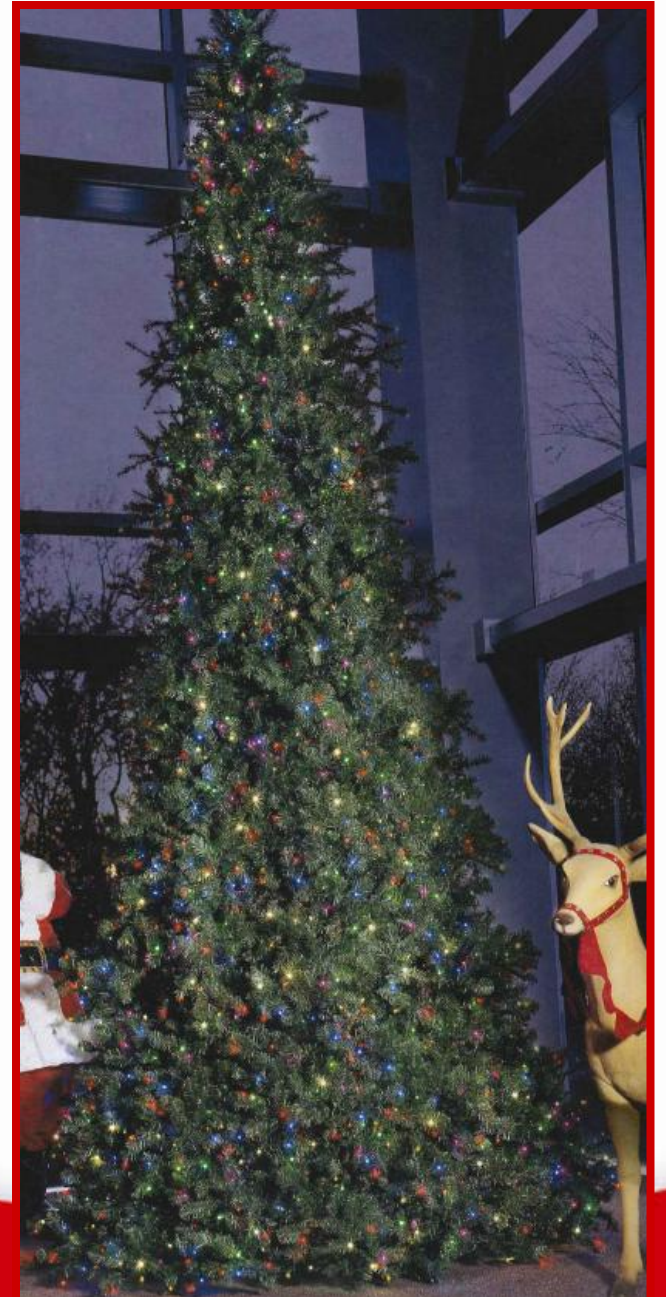

Olympia Pine Indoor Commercial or Residential Tower Tree

Rugged Frame Construction
Lush Foliage
Outdoor commercial lights

Available sizes:
12' LED only
15' LED only