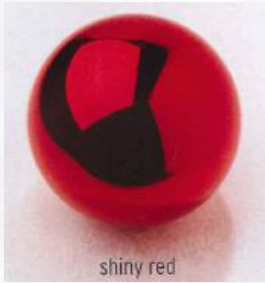

shiny red

826650

Commercial Ornaments - Shatterproof

Bulk-packed for convenience
"Twist-on" cap for secure hanging
Shatterproof ornament
3.15" / 80mm diameter