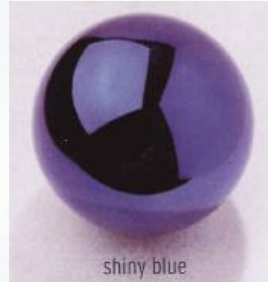

shiny blue

826666