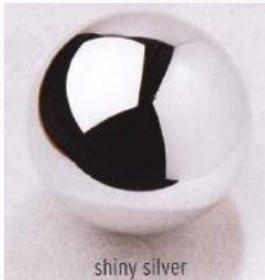

## Commercial Ornaments - Shatterproof

Bulk-packed for convenience  
"Twist-on" cap for secure hanging  
Shatterproof ornament  
3.15" / 80mm diameter

shiny gold

826652

shiny blue

826666

shiny silver

826654