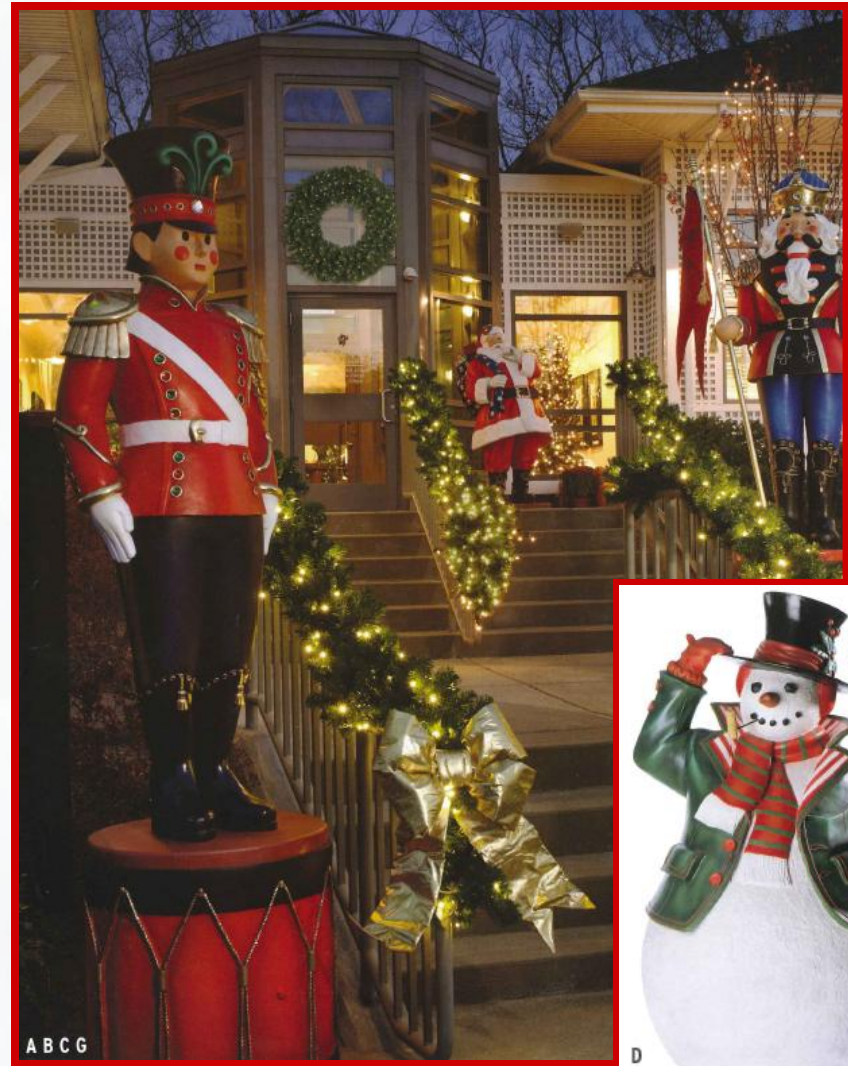

Fiberglass Life Size Figurines

These dimensional sculptures are rich with detail and character. Glitter, jewels and gold leaf detailing are hallmarks of the collection. Created in durable, chip-resistant fiberglass, these sculptures are made to withstand the elements.

A. Nutcracker 6'	787011
B. Santa with Sack 6'	787010
C. Soldier 6'	787012
D. Snowman with Broom 6'	787009
E. Deer – head down 4"	787013
F. Deer – head up 5.5'	787014
G. Drum 2'	100025475